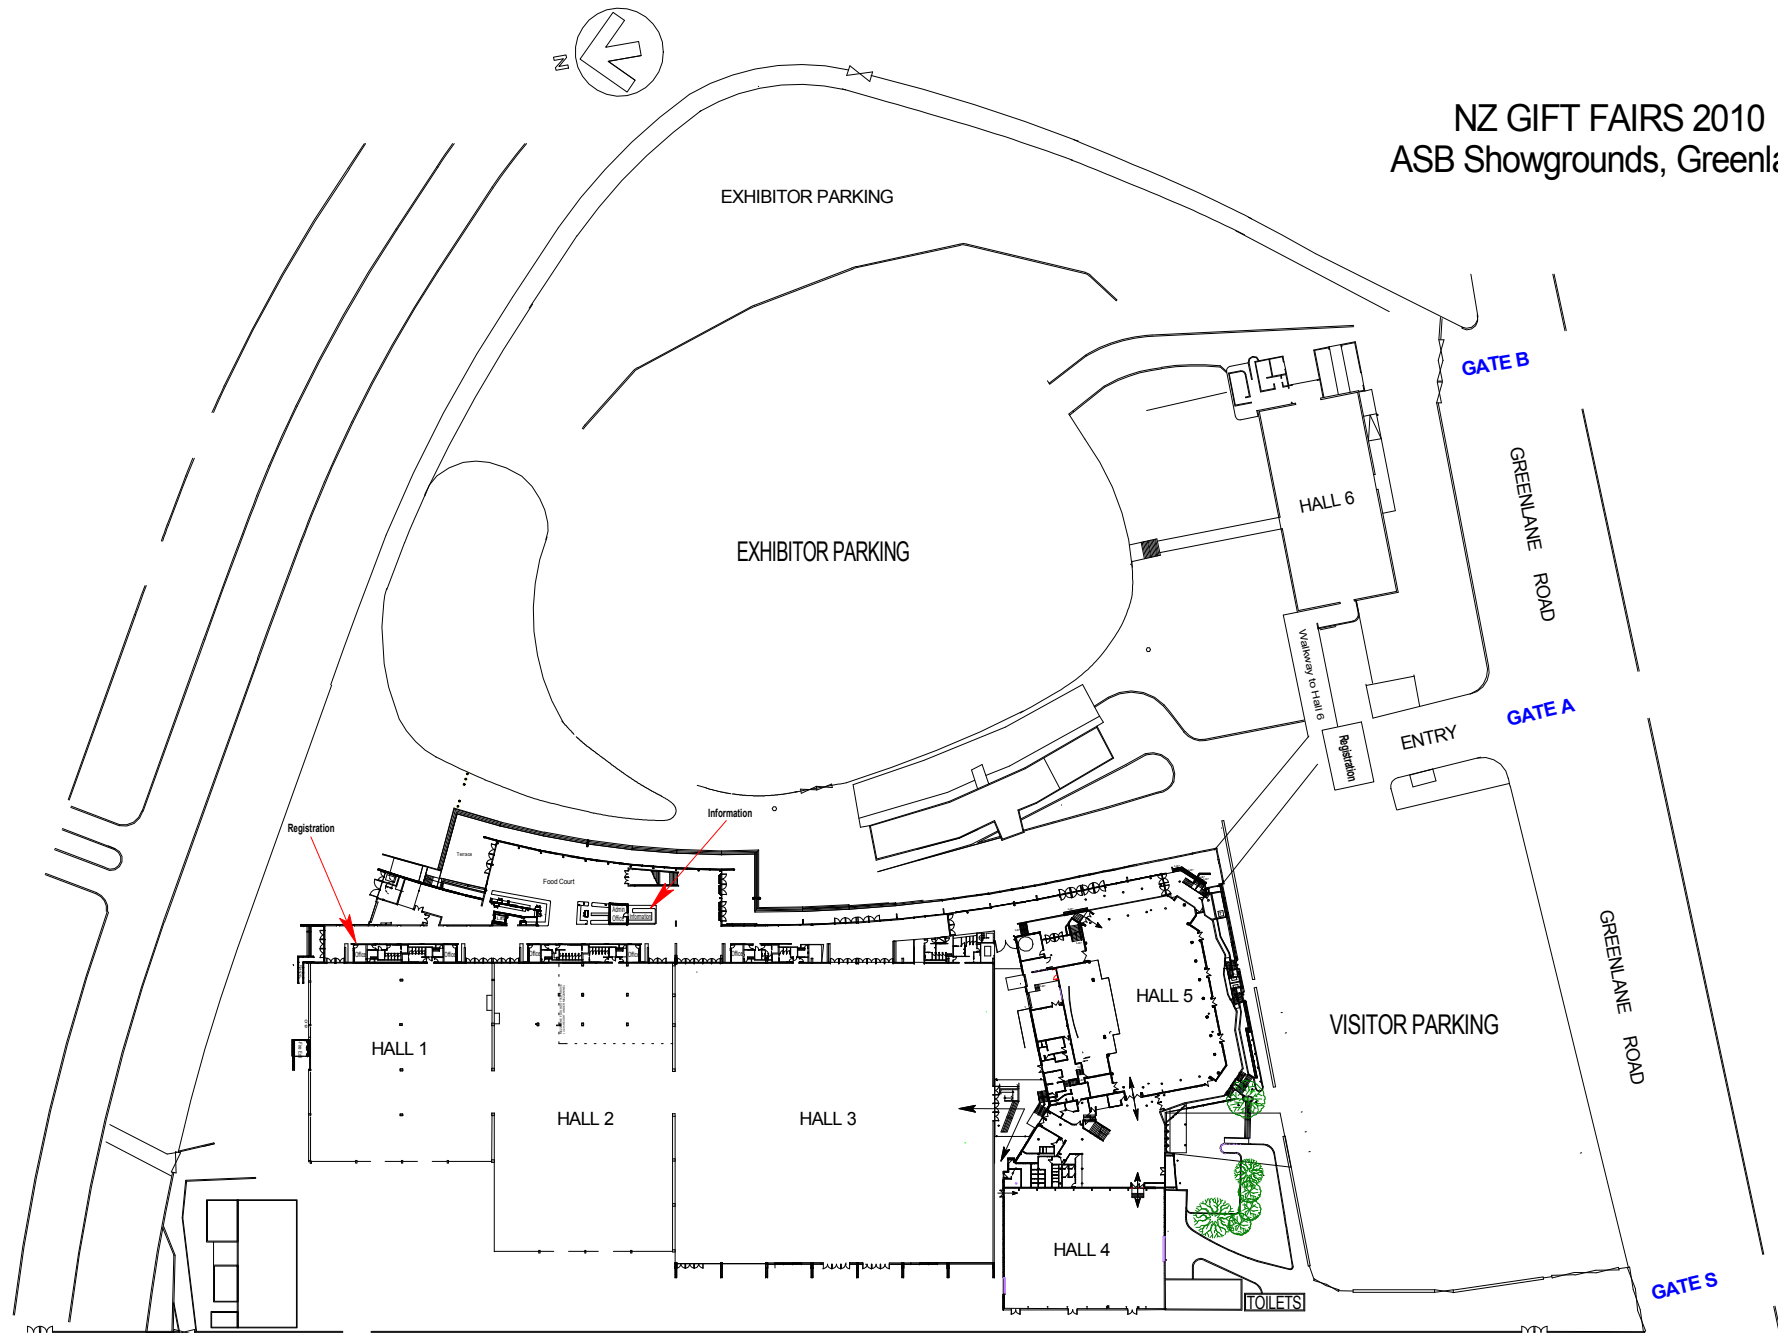

NZ GIFT FAIRS 2010 ASB Showgrounds, Greenlane

PLEASE NOTE: This plan will change as sales and circumstances dictate.

Copyright - Drawing the Property of dmg world media and cannot be used or copied without the permission of dmg.

PLAN DATE: 01/05/09
DRAWN BY: dmg world media