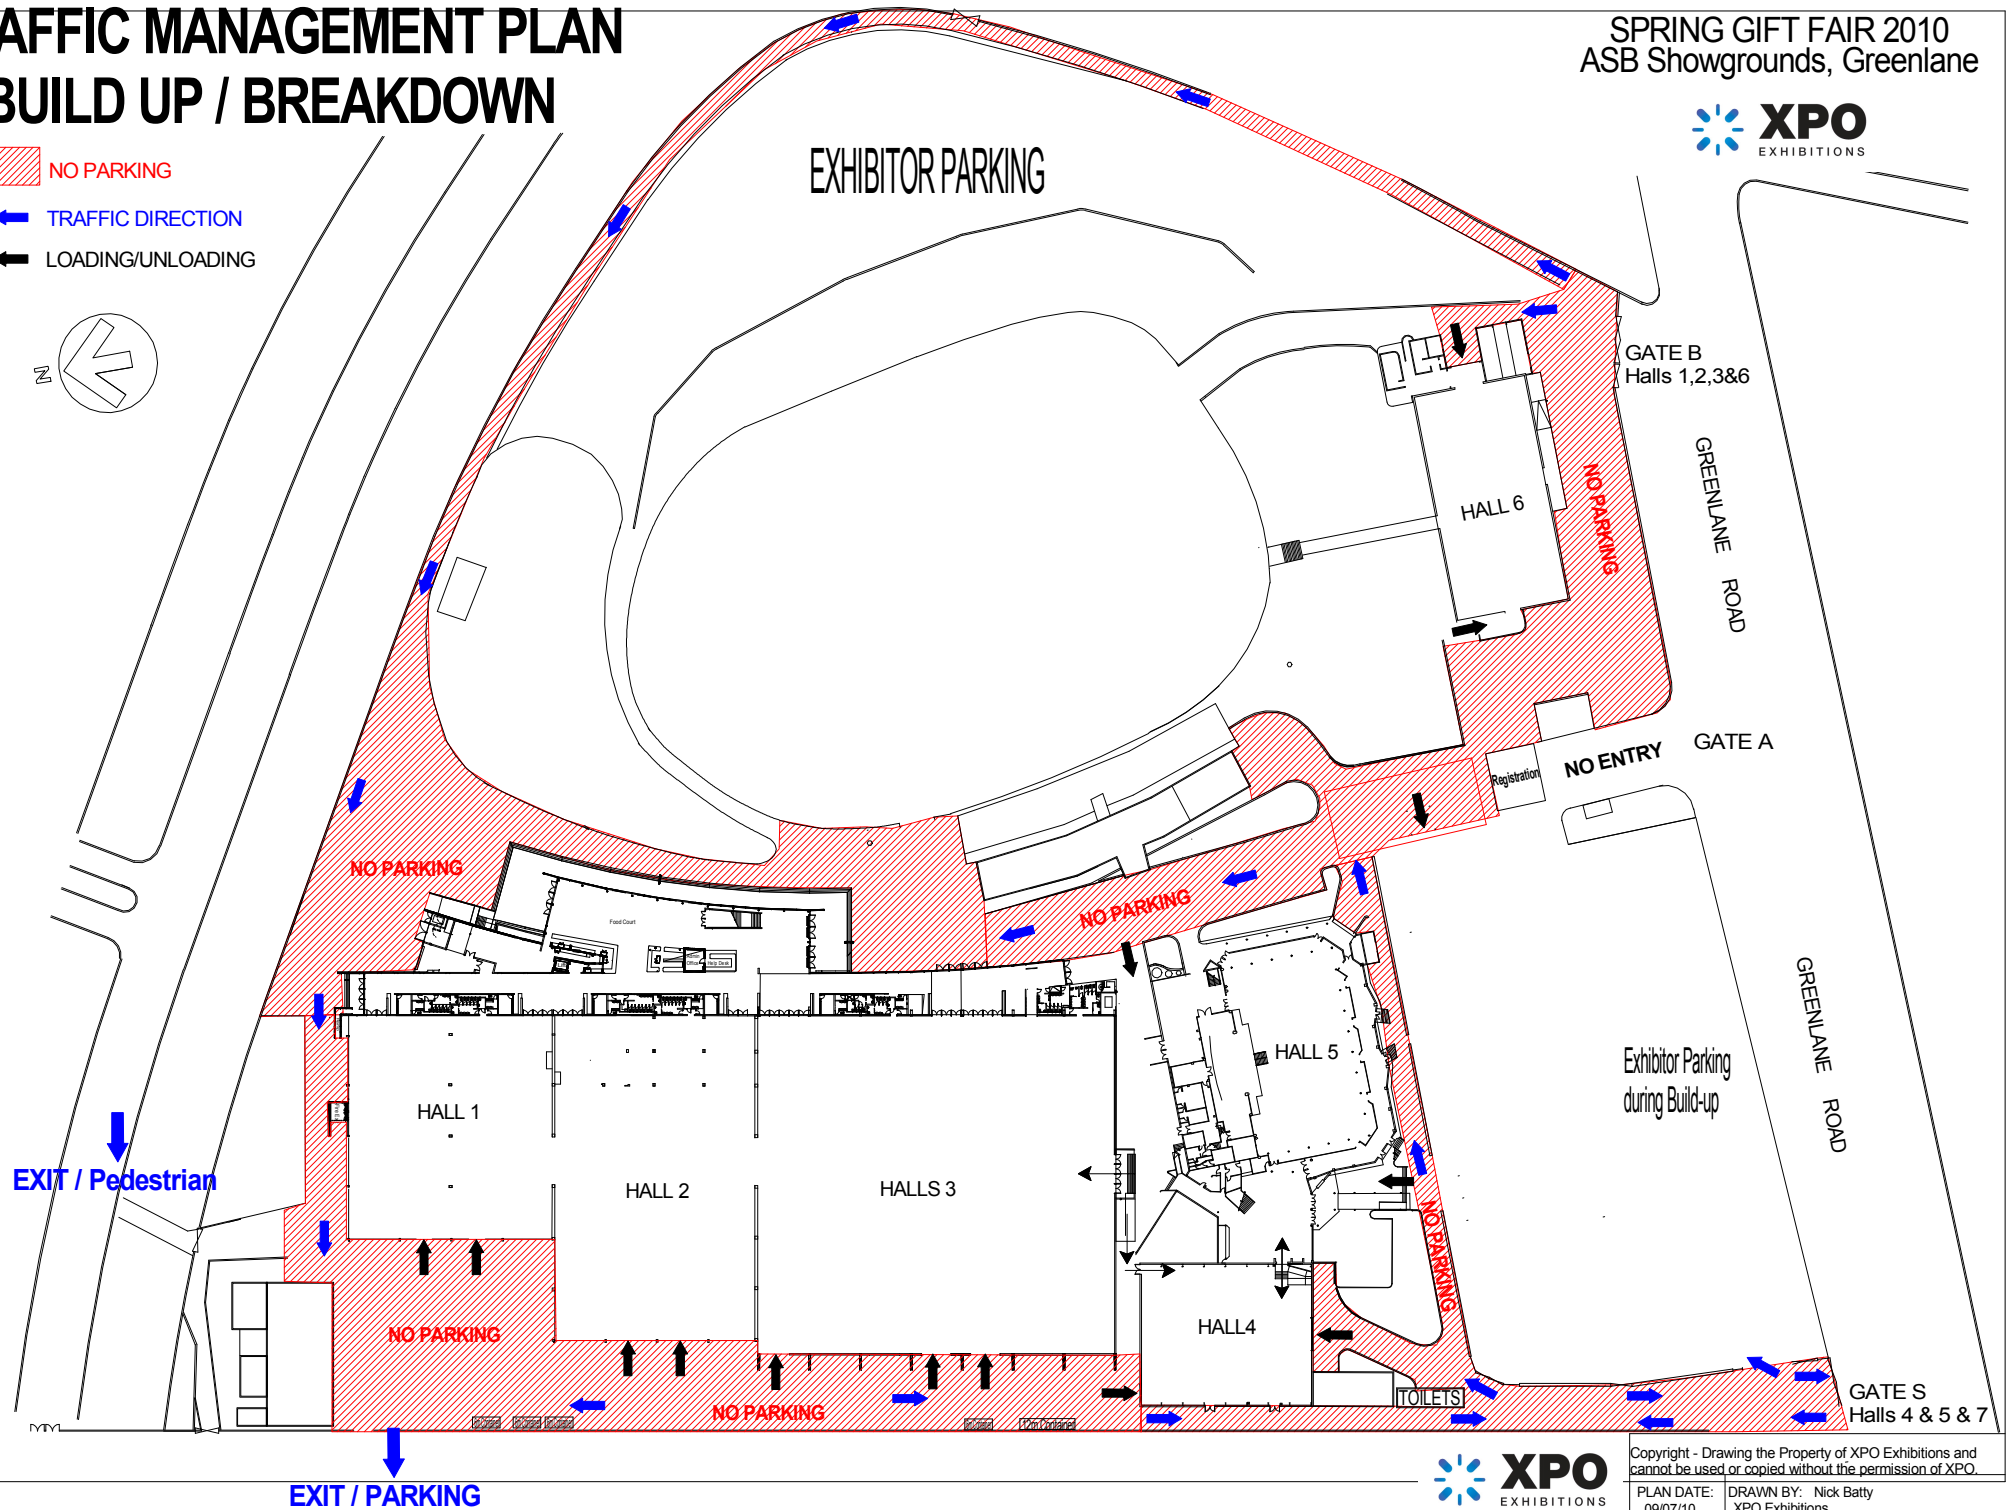

# TRAFFIC MANAGEMENT PLAN

## BUILD UP / BREAKDOWN

SPRING GIFT FAIR 2010  
ASB Showgrounds, Greenlane

- NO PARKING
- TRAFFIC DIRECTION
- LOADING/UNLOADING

Copyright - Drawing the Property of XPO Exhibitions and cannot be used or copied without the permission of XPO.  
PLAN DATE: 09/07/10 DRAWN BY: Nick Batty XPO Exhibitions