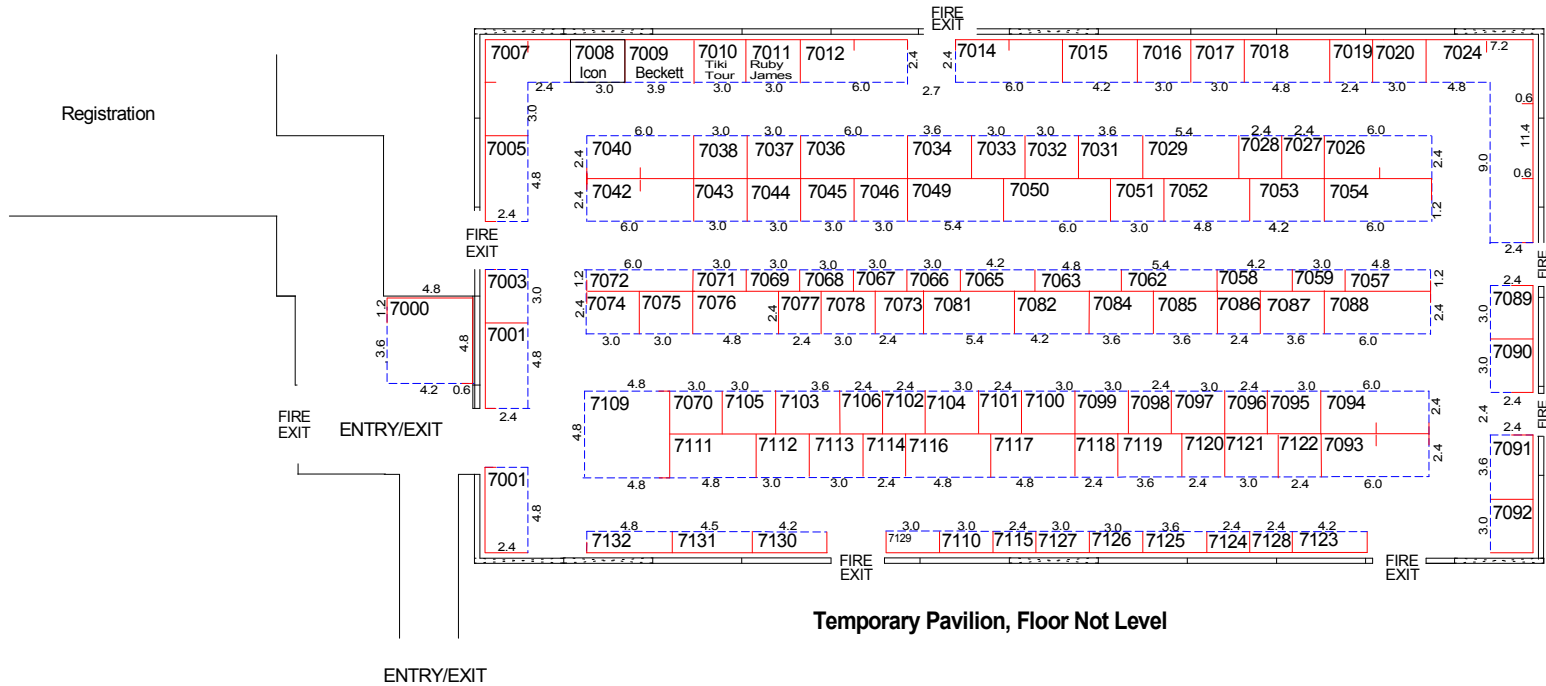

HALL 7

Stand Details Hall 7
 Black Panels - 2.3m high - 45mm thick
 (Measurements of stands are from Centre of Panel)
 Grey Carpet
 One Multi-Plug Power point
 General Lighting
 Company nameplate fastened to the backwall