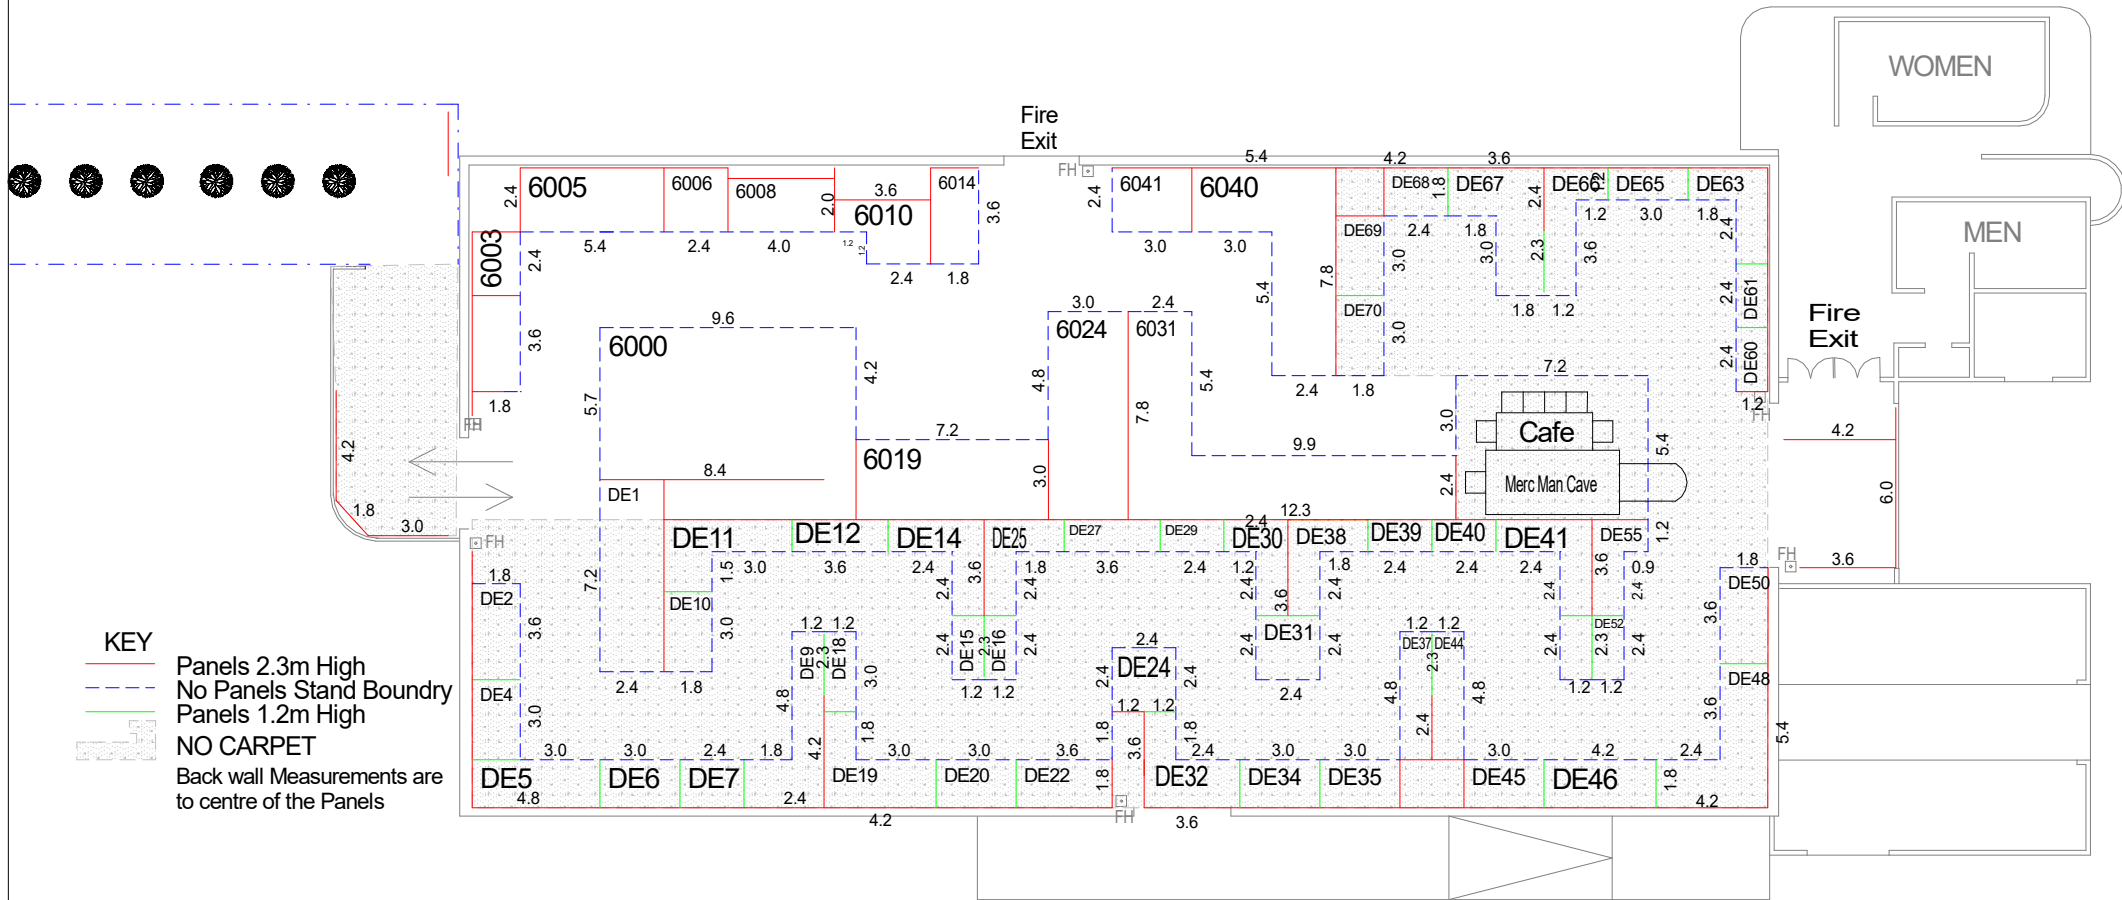

HALL 6

- KEY**
- Panels 2.3m High
 - - - No Panels Stand Boundry
 - Panels 1.2m High
 - NO CARPET**
 - Back wall Measurements are to centre of the Panels

WOMEN

MEN

Fire Exit

Cafe
 Merc Man Cave

PLEASE NOTE: This plan may change as sales and circumstances dictate.