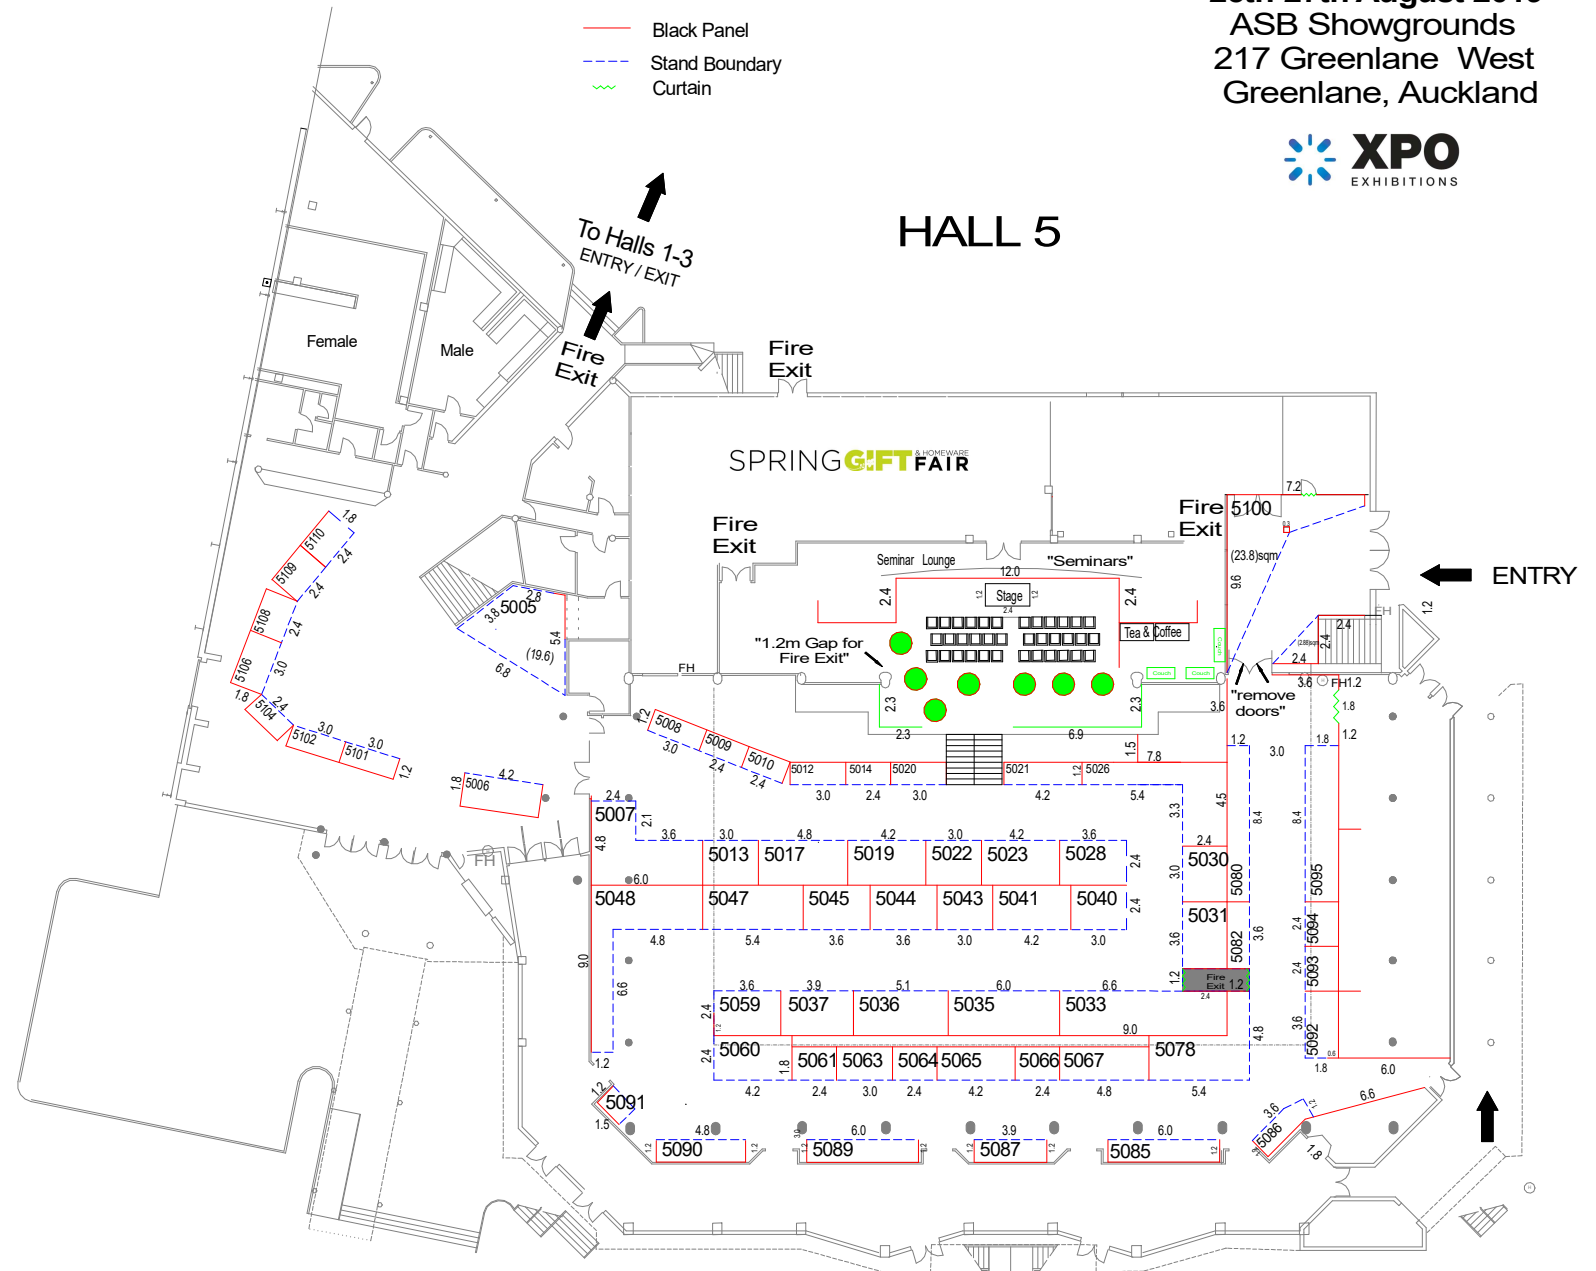

HALL 5

SOLD
HOLD

Stand Details Halls 1, 2, 3
 None Panelled Floor space denoted by —
 Black Panel system - 2.3m high - 45mm thick —
 Panel system - 1.2m high - 45mm thick —
 (Measurements of stands are from Centre of Panel)
 Grey Carpet
 One Multi-Plug Power point
 General Hall Lighting
 Company nameplate Velcro'd to wall
 PLEASE NOTE: This plan may change as sales and circumstances dictate