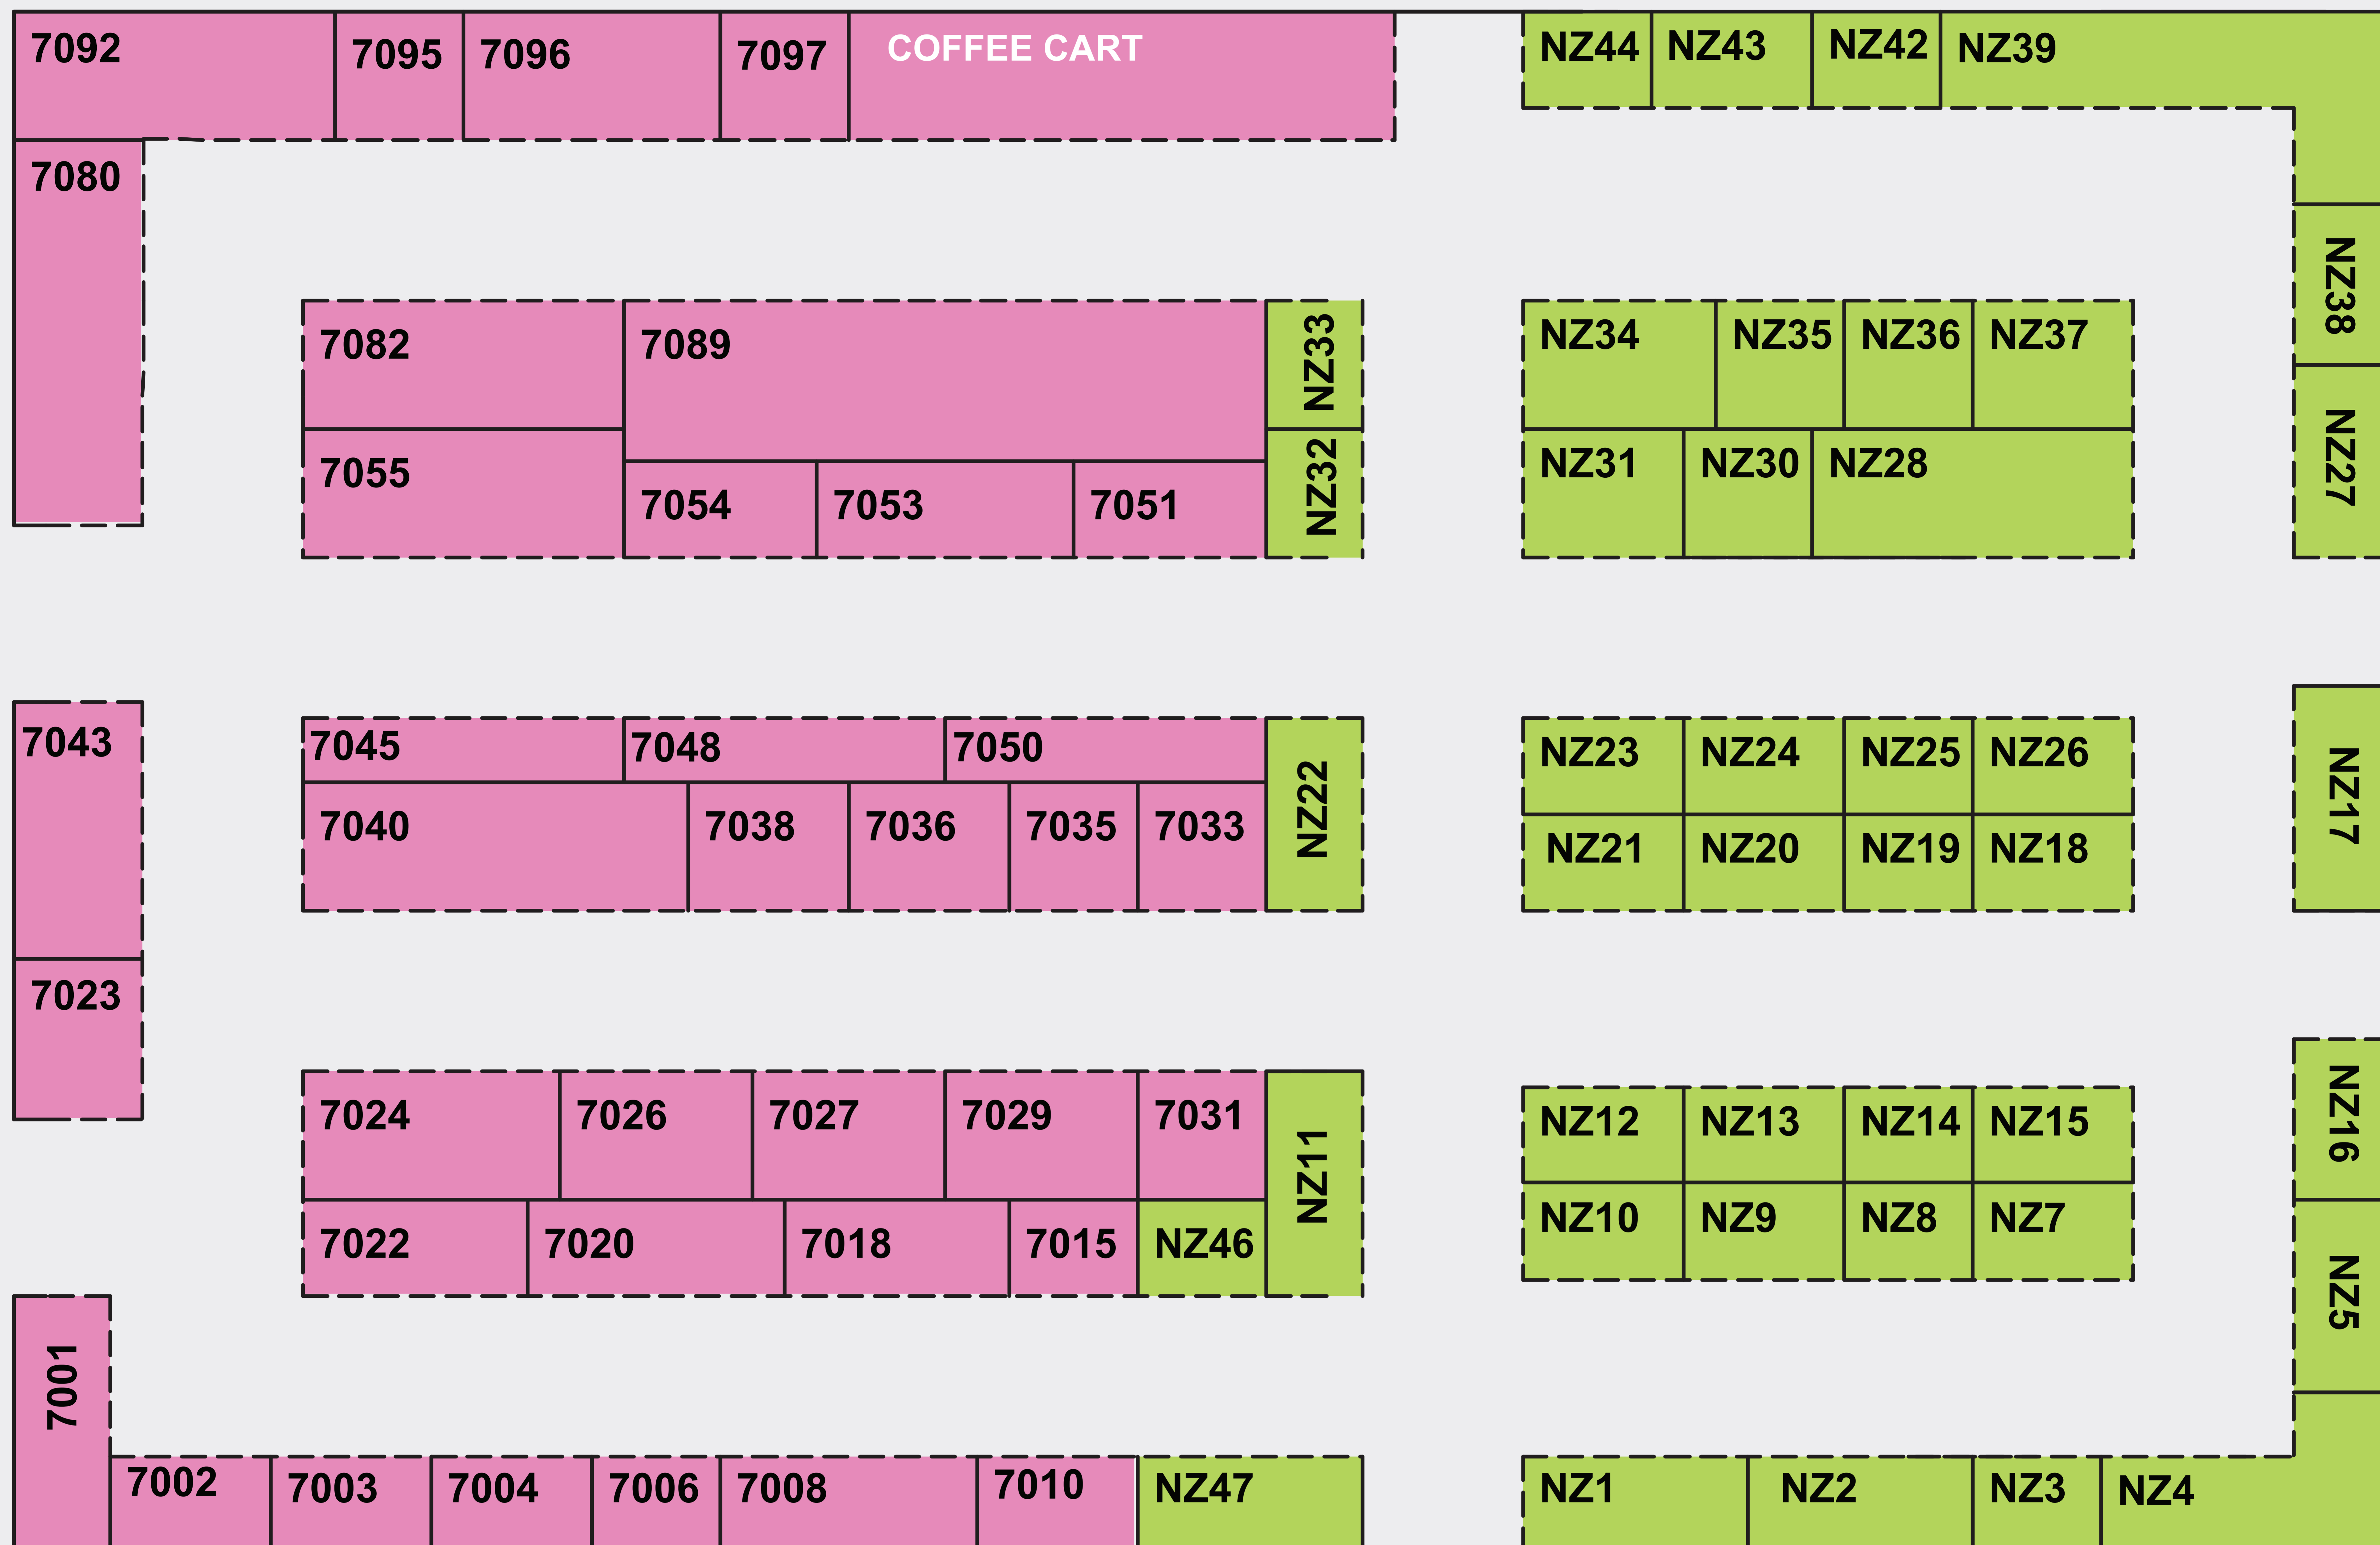

HALL SEVEN WELCOME

HALL 7

What a Load of Bull	7001
Luscious Living	7002
Poster Worx NZ Ltd	7003
Song Store	7004
Romeyn Woodcrafts Ltd	7008
Nix Products	7010
Peak Health Management	7015
Izzy and Jean	7018
Pikitia Postcards	7020
Pipi Mā - Leader's in Māori Play	7022
Hammamas NZ	7023
The Company Shed (2007) Ltd	7024
NZ Soap & Skincare Ltd	7026
Shahana Jewels	7027
deSotogi Fine Art	7029
Lazy Day Beach Co.	7031
Wild Flour Workshop	7033
Sol Nature	7035
Bristep	7036
Creative Pop Cards	7038
Baby First Ltd	7040
Raptor Rubs	7043
Kiwi General Store	7045
Buy NZ Made Campaign	7048 & 7053
Frames Prints & More	7050
Modern Earth Ltd	7051
The New Zealand Gift & Souvenir Company	7054
Heebie Jeebies	7055
Home Story	7080
Dale Borland Marketing (1993) Ltd	7082
OSIM	7089
TWS Wholesale	7092
Little Society	7095
Glam NZ Ltd	7096
Inland Revenue	7097
OSIM	7089

KIWI QUARTER

SoNZ Ltd presenting Zenz	NZ1
Natty	NZ2
Tumbleweed Tees	NZ3
Wyld - Natural Selection	NZ4
Honeysticks	NZ5
Michael Matchitt	NZ7
Honeywrap	NZ8
Noa Essentials	NZ9
Rainey Designs	NZ10
Wild Grey Fox (formerly Wild Honey Art)	NZ11
Chocolate Traders	NZ12
Mt Somers Station	NZ13
Another Turn Wood Products	NZ14
Ativa Jewellery Ltd	NZ15
Wild West Worcester Ltd	NZ16
Stepa NZ	NZ17
3Bee Natural Skincare and Manuka Honey	NZ18
Bohemein Limited	NZ19
Julia Huyser Design	NZ20
Seed and Soul	NZ21
Working Glass	NZ22
McDade Furniture	NZ23
Bee Wrapt	NZ24
Art Locker	NZ25
Wood2Water	NZ26
Possum Pam NZ Ltd	NZ27
G D Harrison	NZ28
Mia Belle Ltd	NZ30

ShearWarmth	NZ31
Fishy Fingers Soap	NZ32
Libby Watkins Art	NZ33
In the Window	NZ34
Zamm Ltd	NZ35
Little Olive Tree	NZ36
Baileys Fudge	NZ37
Lynchwood Creations	NZ38
Angie Dennis	NZ39
BloomBox	NZ42
Vickies Originals Nelson	NZ43
Totaea	NZ43a
Kd one Skincare & Cosmetics	NZ44
Real World NZ Limited	NZ46
Cecily/Moa Revival	NZ47