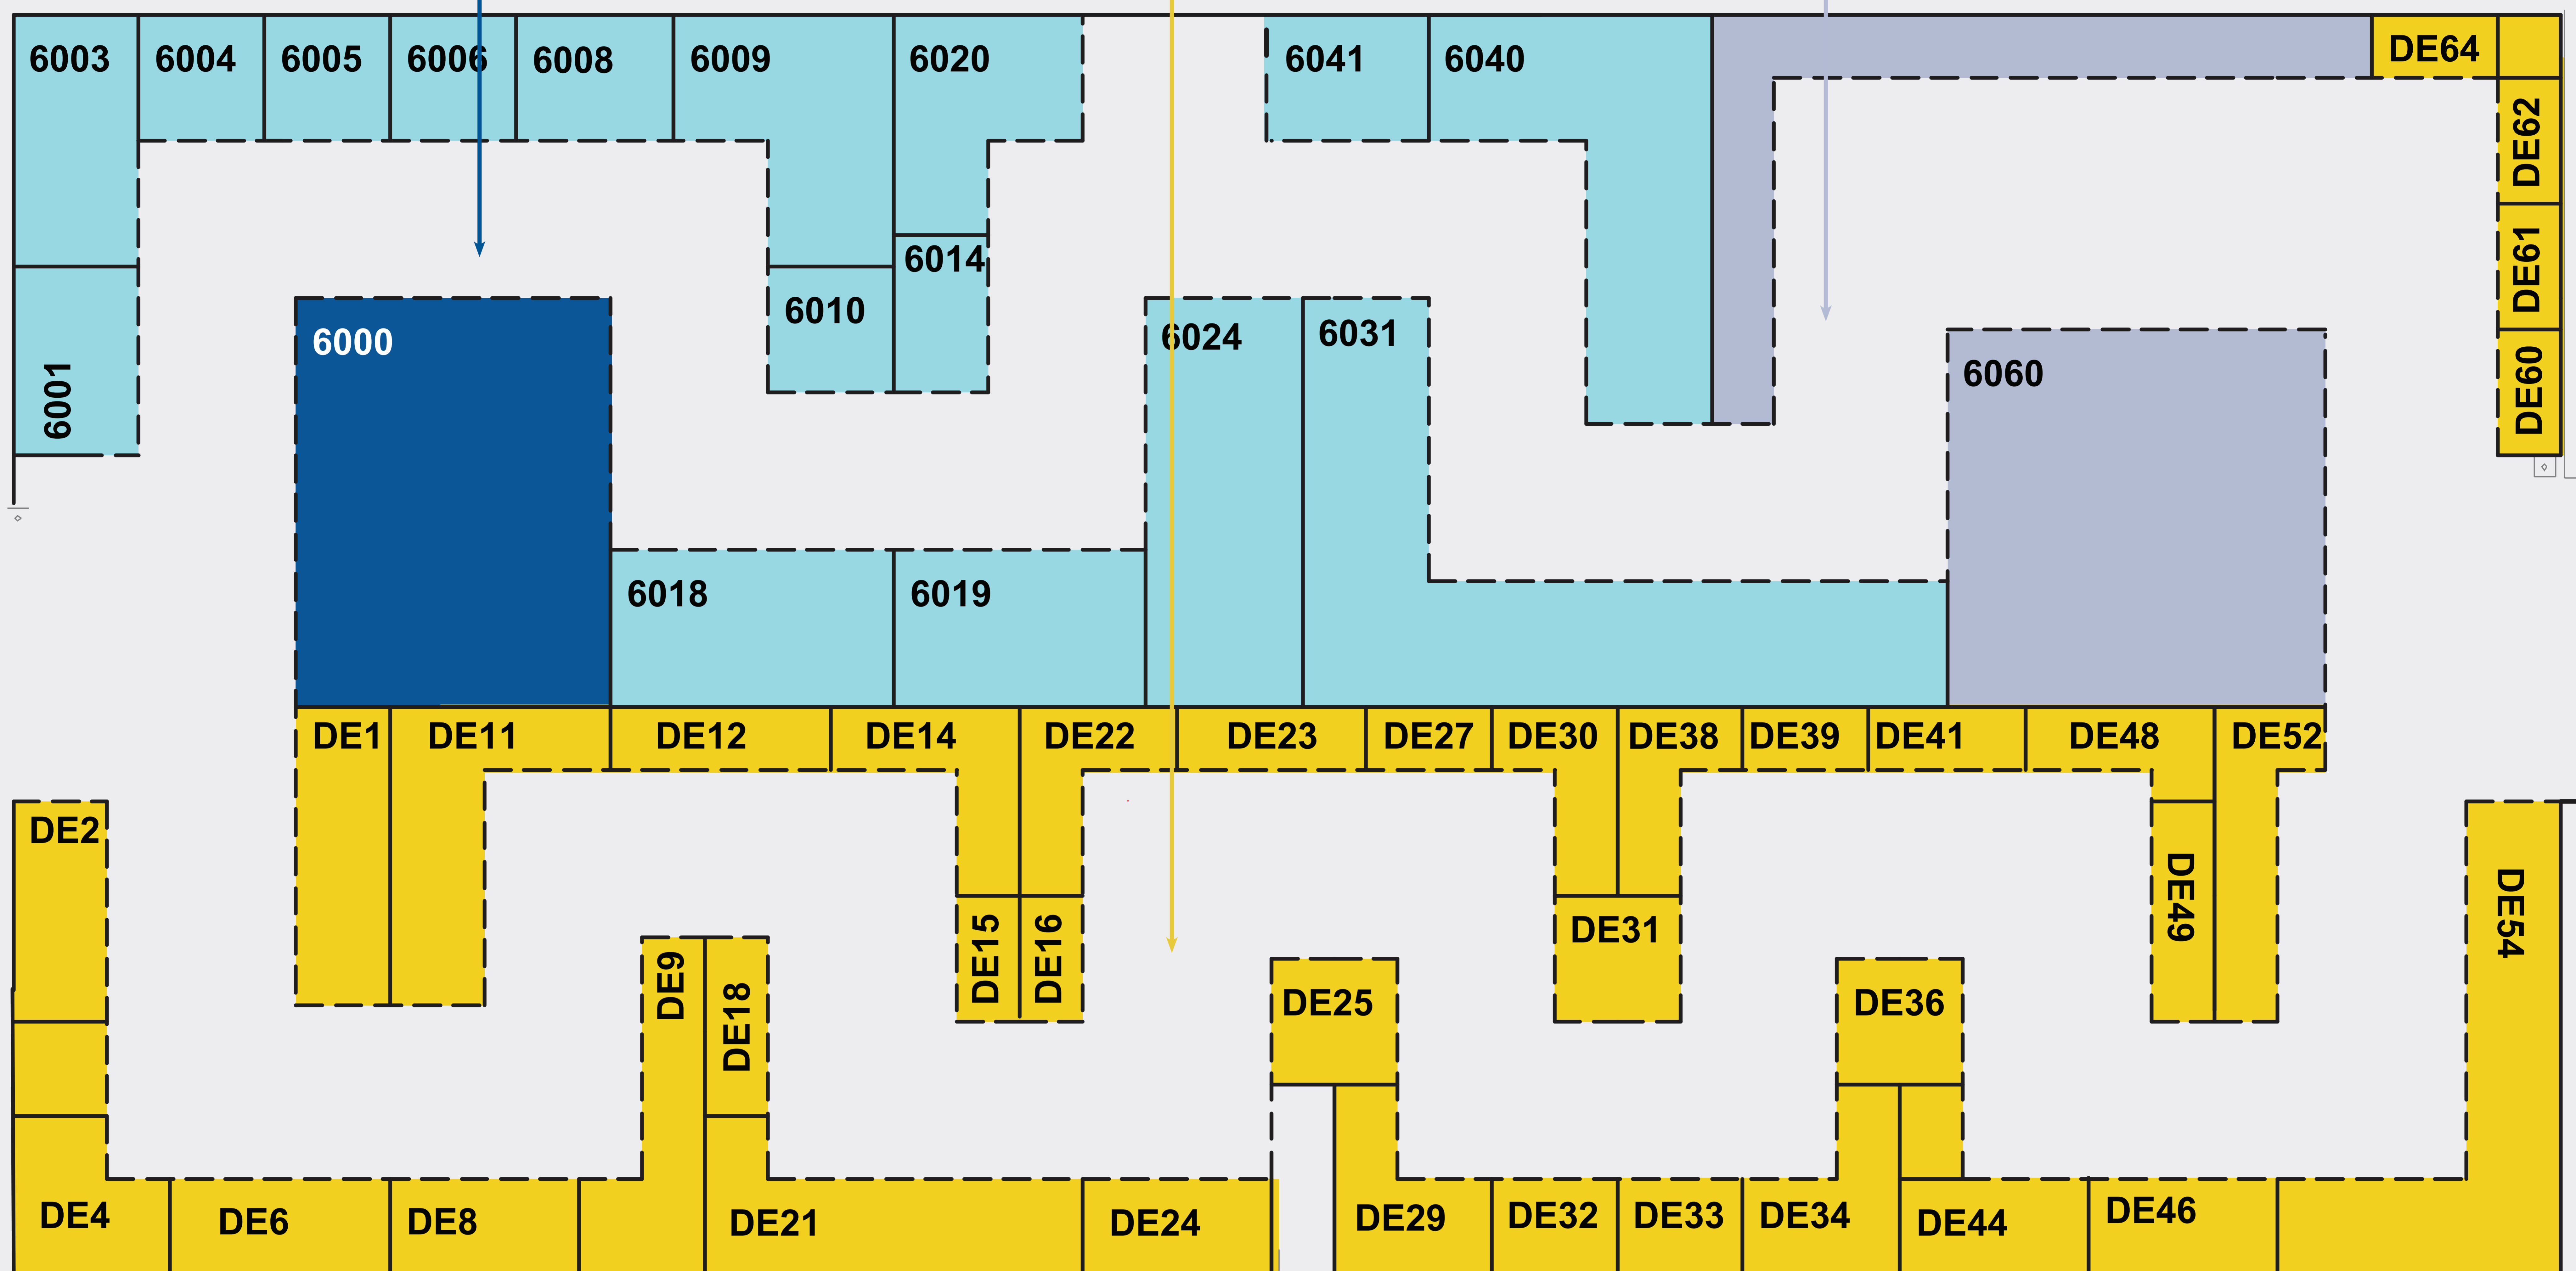

HALL SIX WELCOME

NEW
PRODUCT
SHOWCASE

DESIGN
EXCHANGE

HALL 6

Gift Trader + New Product Showcase
Amberjack Candle Company
Sun-Staches (Fonebox)
NATORG International Ltd
Mezzie and Frank
NZ Gourmet Gift
Pimped Posters
Readerest & PhoneSoap Australia
Electronic Muscle Recovery - Mooyee
Roundabout Distributors Ltd
Seabreeze Apparel Ltd
PGNZ Wholesale
Koorngal Hats & Accessories
Omni Products Ltd
Lifestyle Homewares
Reniu

6000
6001
6004
6005
6006
6008
6009
6010
6014
6018
6019
6020
6024
6031
6040
6041

DESIGN EXCHANGE

Roam&Loom Collective Ltd
All Natural Mums
mello merino
Misery Guts
Follow Design
Ico Traders Ltd
Foxleigh
Leden
Henry + Co
Santosa
New Zealand Artisan Soap
Nick Von K
CaliWoods Reusable Straws
SHEEP-ish Design
For Keeps
LisaSarah Steel Designs
Little Belle
Sol Cups
RetroKitchen

DE1
DE2
DE4
DE6
DE8
DE9
DE11
DE12
DE14
DE14A
DE15
DE16
DE18
DE21
DE22
DE23
DE24
DE25
DE27

EmKo Ltd
Raewyn Pope
Kasbah Design
Yolana
Slapsee
Roots + Wings Organic Merino
Cubby Time
Gruff Ltd
Sonia Therese Design
The Outside
Defender Bags
Raw Artistry | Airs & Graces | Dark Heart Beard Co
Jude Raffills Design
SMITH&DILLON
Nil Products and Munch Cupboard
StyleXLab
Little Mango
Solid State For Men
Bo + Bala
Hansby Design

DE29
DE30
DE31
DE32
DE33
DE334
DE36
DE38
DE39
DE41
DE44
DE46
DE48
DE49
DE52
DE54
DE60
DE61
DE62
DE64