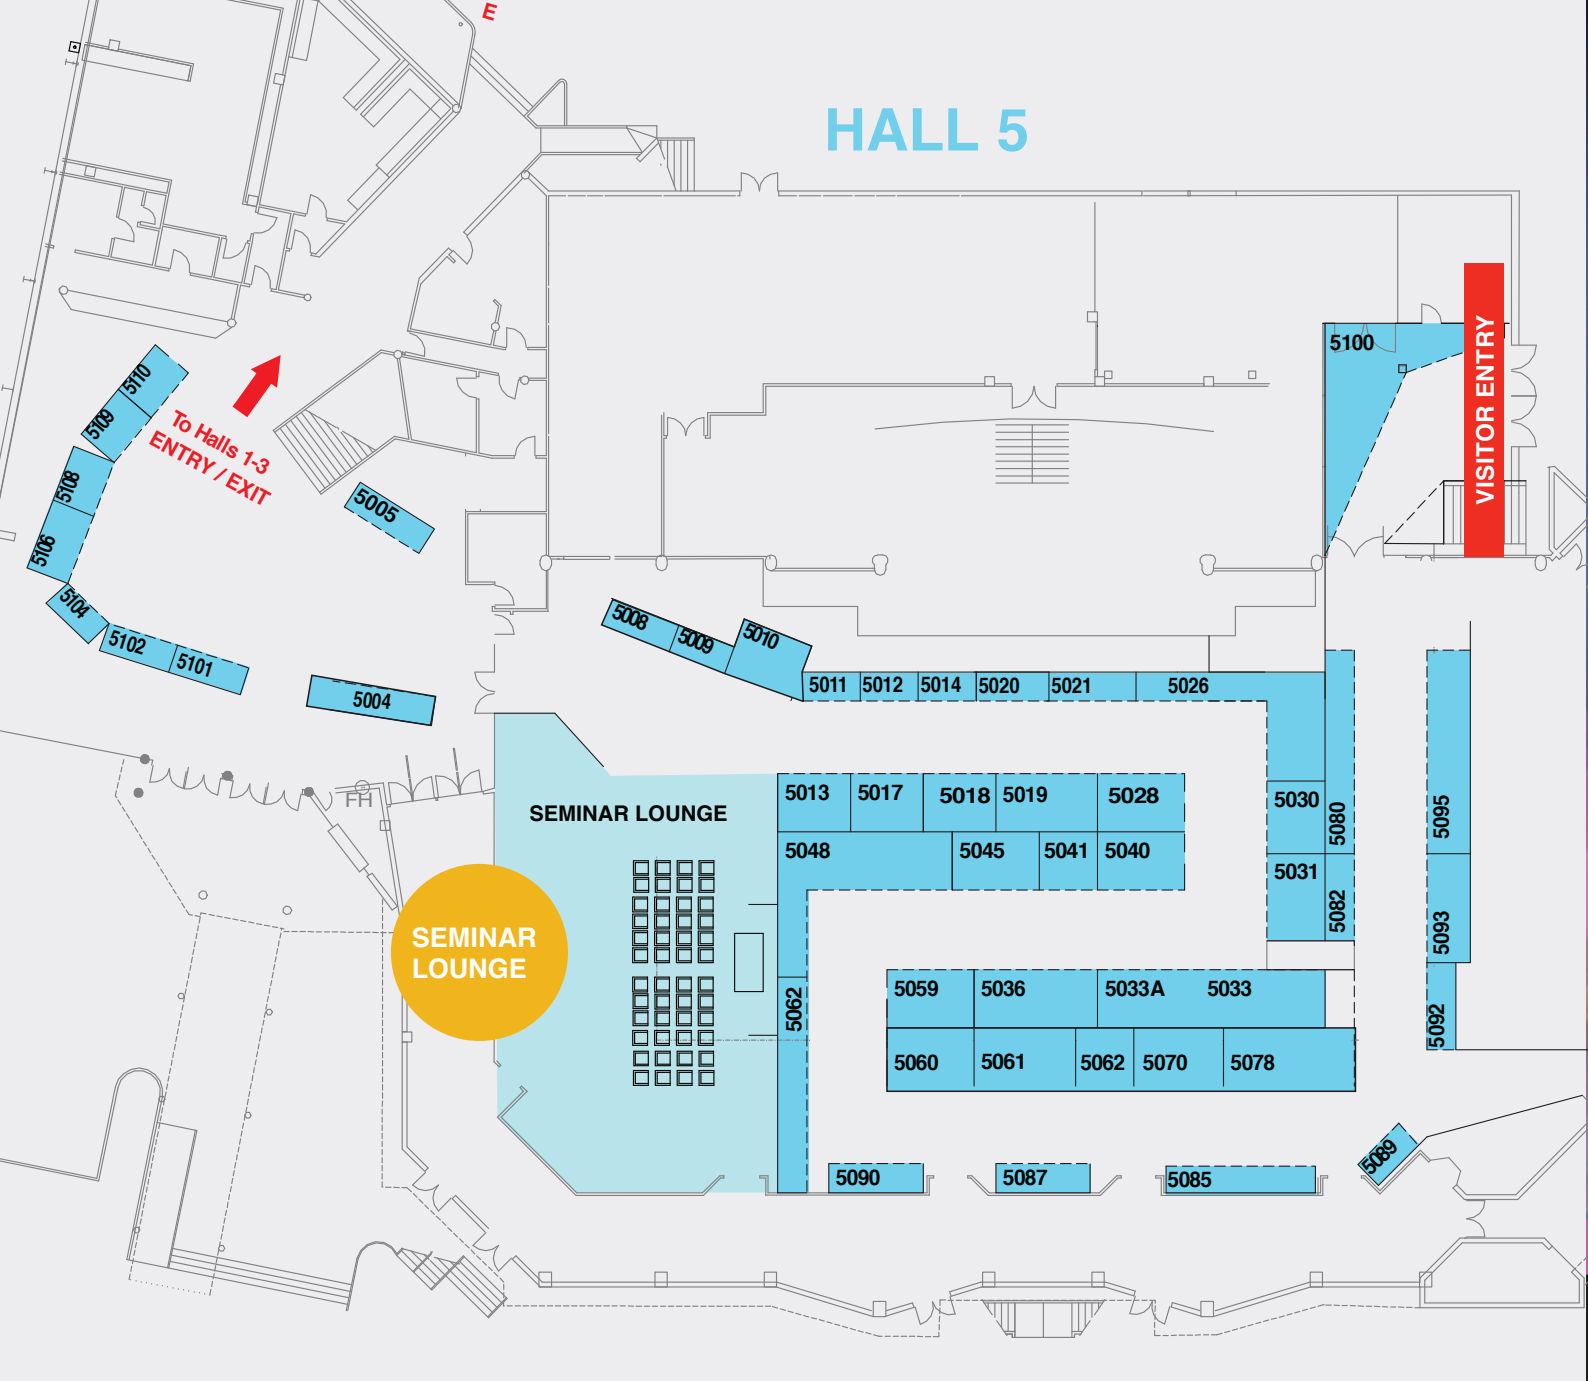

HALL 5

HALL 5

Splashy Gifts	5004
CDB Media	5005
Basilur Tea	5008
Essentially Tamara	5009
Inland Revenue	5010
Splashy Rainwear	5011
Smith & Dillon	5012
La Source	5013
Helix Connections Limited	5014
Artearoa	5017
Harvest Creations Ltd.	5019
Southern Skies	5020
MillyMac Supplies Ltd	5021
Surmanti	5026
Laser Designz	5028
Hexton Bee Company	5030
Sprout Skincare	5031
Polish Pottery	5033
Salisbury Marketing	5033A
JGB Imports Ltd	5036